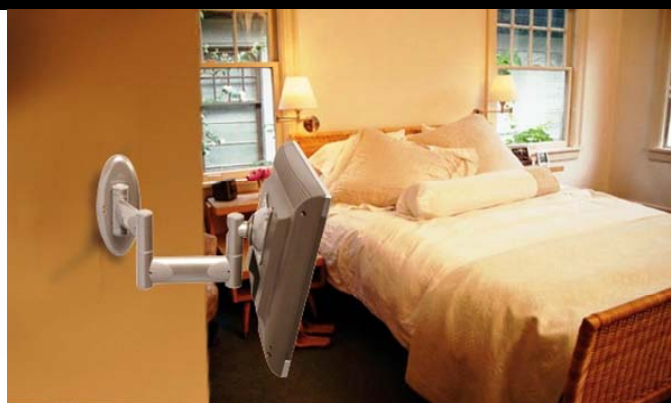

The new Ultra Slim plasma/lcd bracket from Premier Mounts. (WTFM-3750)

The World's Thinnest Universal Flat Wall Mount (WTFM3750) fits 37" - 50" displays and sits less than .37" from the mounting surface for a sleek look on any wall. Included expandable brackets and back plate provide the widest reach for the top displays on the market.

- Fits 37" - 50" Displays
- World's Thinnest Universal Profile (.37")
- Expandable Back Plate and Brackets
- Built-In Safety Release
- Open Design for Easy Wiring Access

This is easily the thinnest bracket on the market.....

~~£74.99~~
OFFER PRICE £65.50

Please visit the offers page at www.smarthomesupplies.com