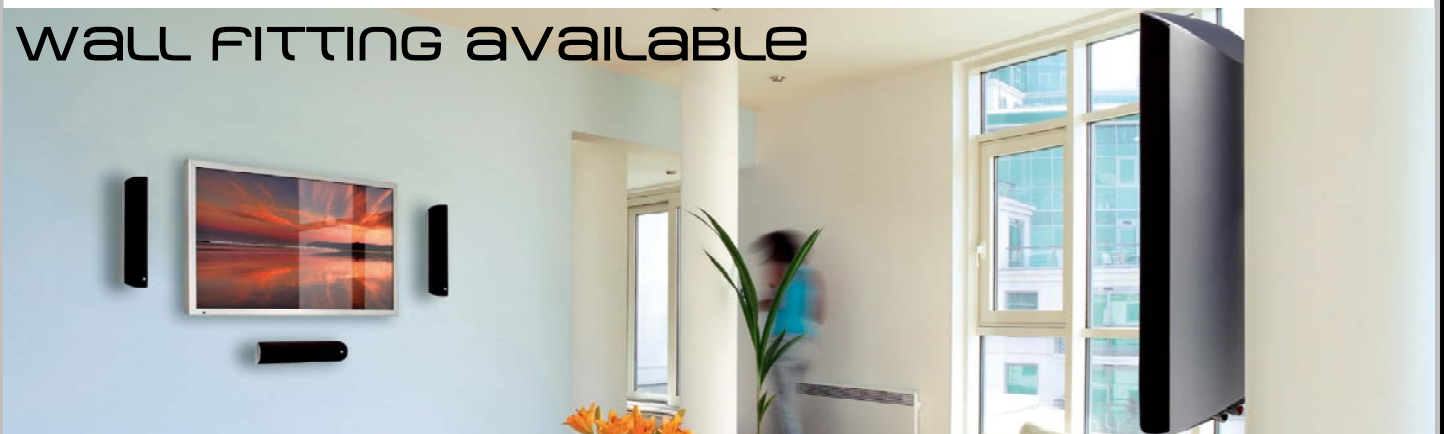

Please fill out the attached form and give us a call to assess your requirements. Our team of advisors are waiting to help you.

WALL FITTING AVAILABLE